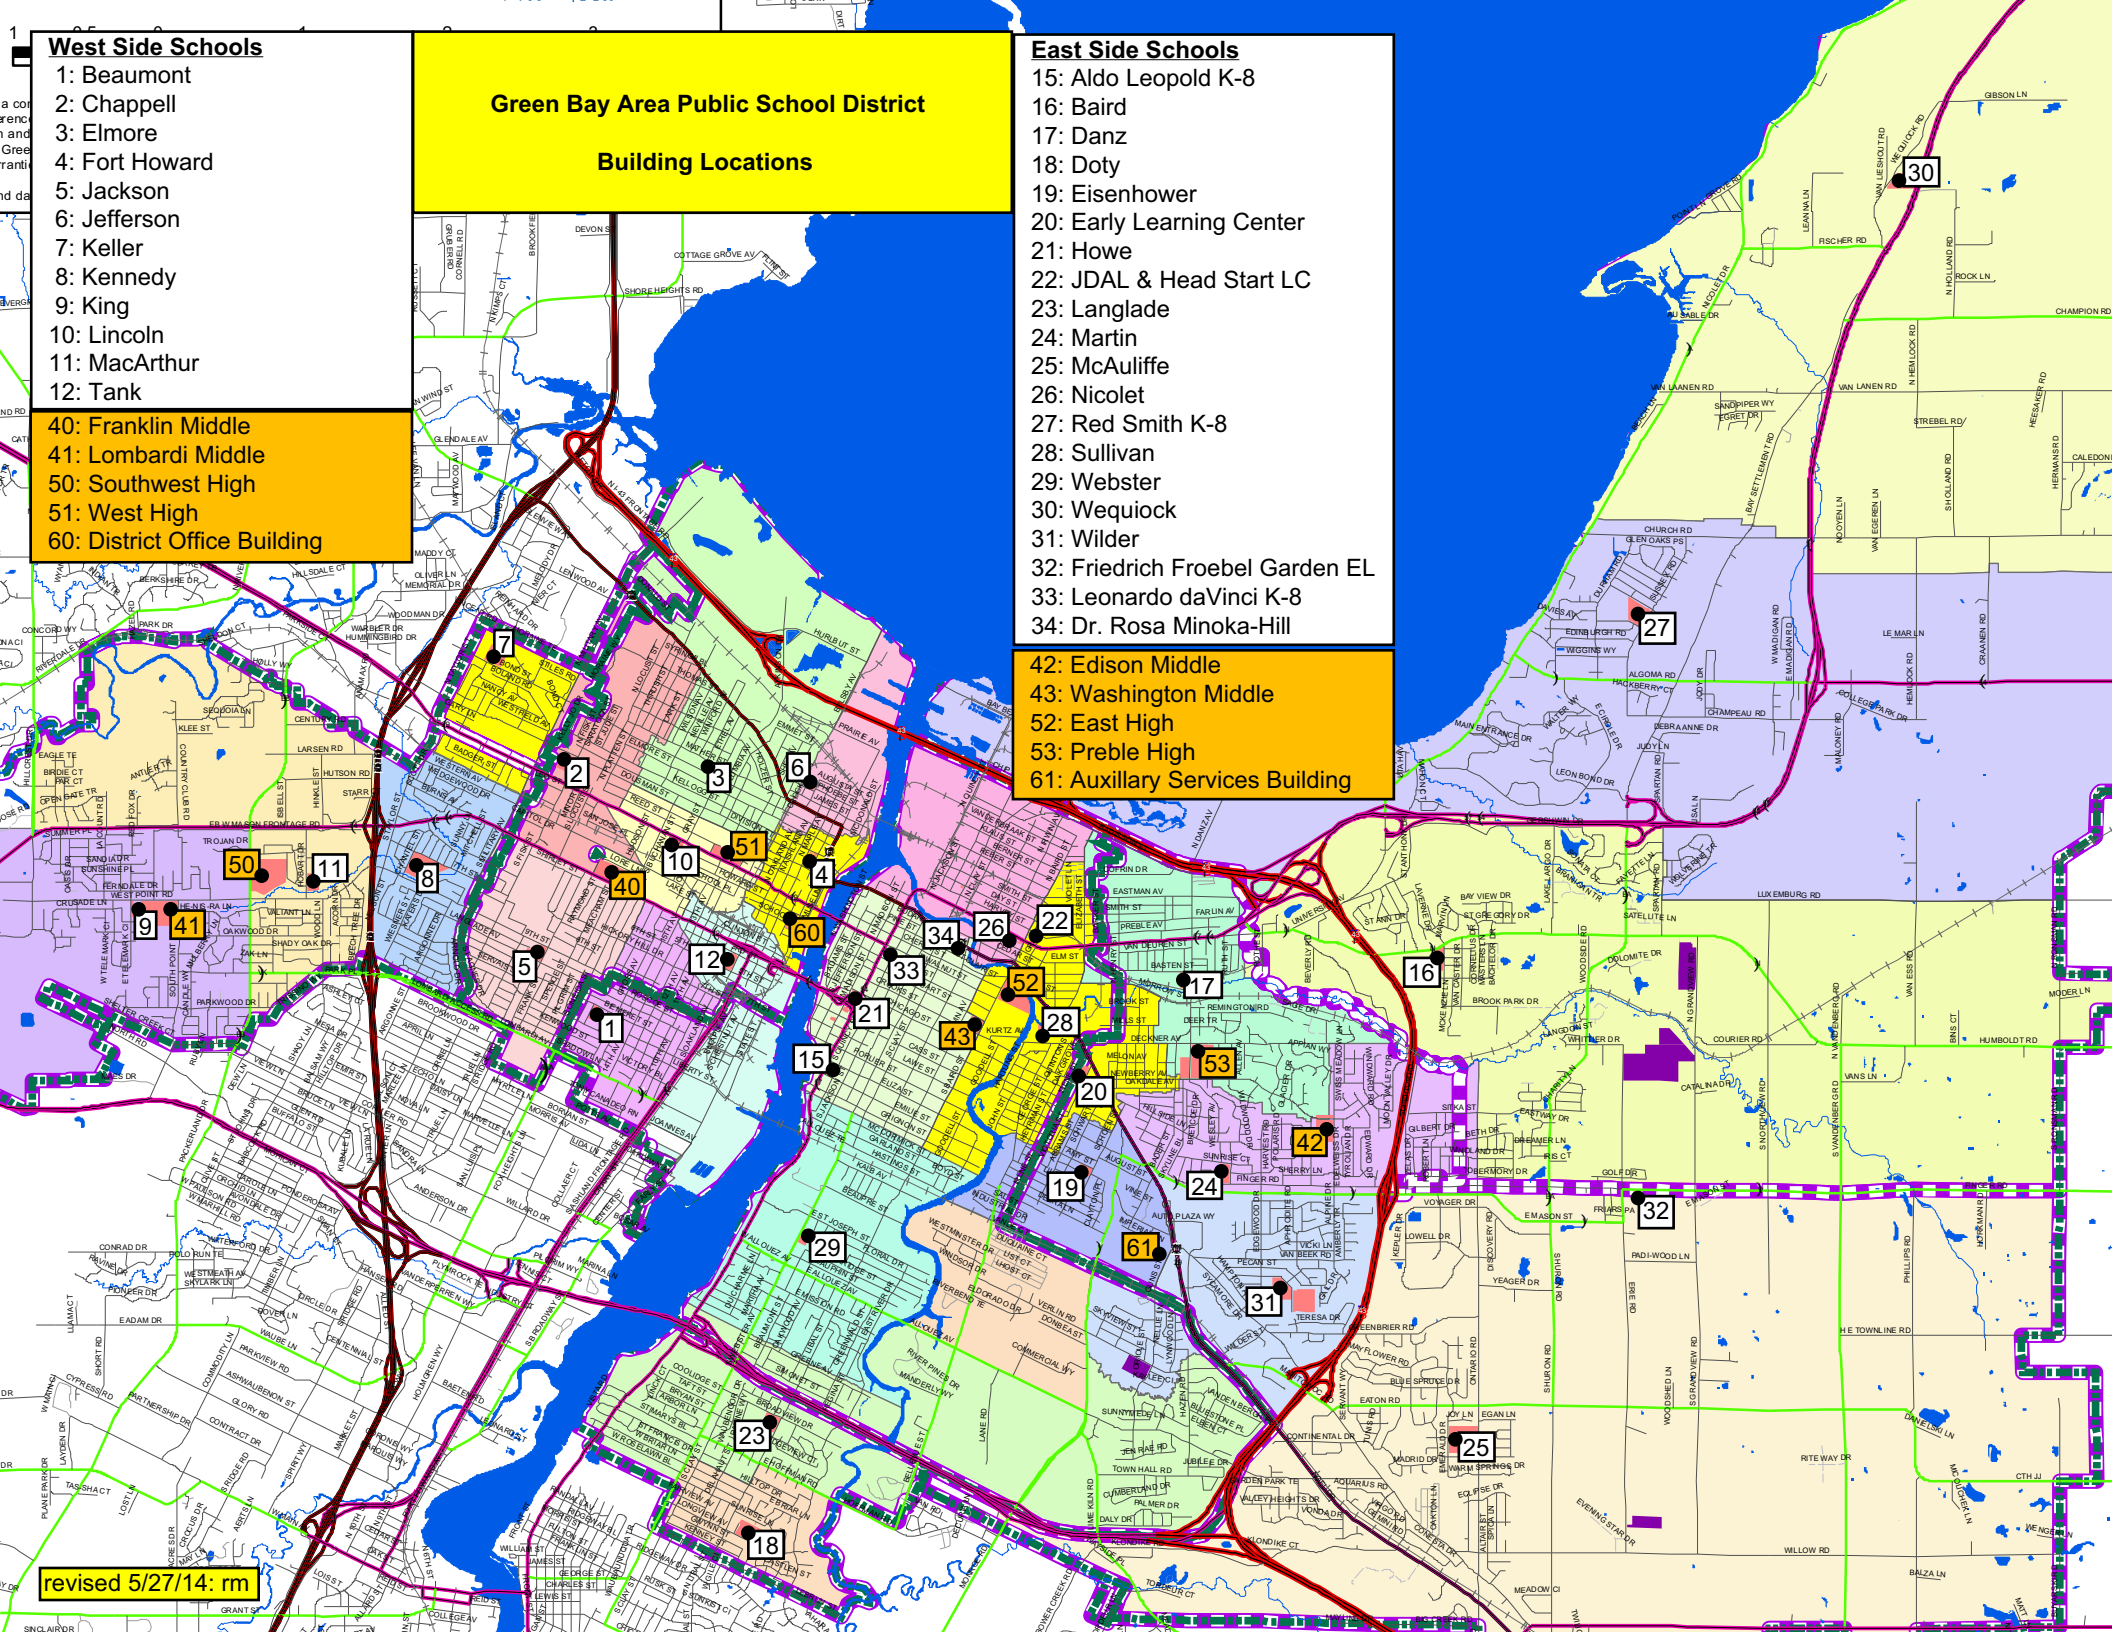

**West Side Schools**

- 1: Beaumont
- 2: Chappell
- 3: Elmore
- 4: Fort Howard
- 5: Jackson
- 6: Jefferson
- 7: Keller
- 8: Kennedy
- 9: King
- 10: Lincoln
- 11: MacArthur
- 12: Tank

- 40: Franklin Middle
- 41: Lombardi Middle
- 50: Southwest High
- 51: West High
- 60: District Office Building

**Green Bay Area Public School District**  
**Building Locations**

**East Side Schools**

- 15: Aldo Leopold K-8
- 16: Baird
- 17: Danz
- 18: Doty
- 19: Eisenhower
- 20: Early Learning Center
- 21: Howe
- 22: JDAL & Head Start LC
- 23: Langlade
- 24: Martin
- 25: McAuliffe
- 26: Nicolet
- 27: Red Smith K-8
- 28: Sullivan
- 29: Webster
- 30: Wequicock
- 31: Wilder
- 32: Friedrich Froebel Garden EL
- 33: Leonardo daVinci K-8
- 34: Dr. Rosa Minoka-Hill

- 42: Edison Middle
- 43: Washington Middle
- 52: East High
- 53: Preble High
- 61: Auxillary Services Building

revised 5/27/14: rm