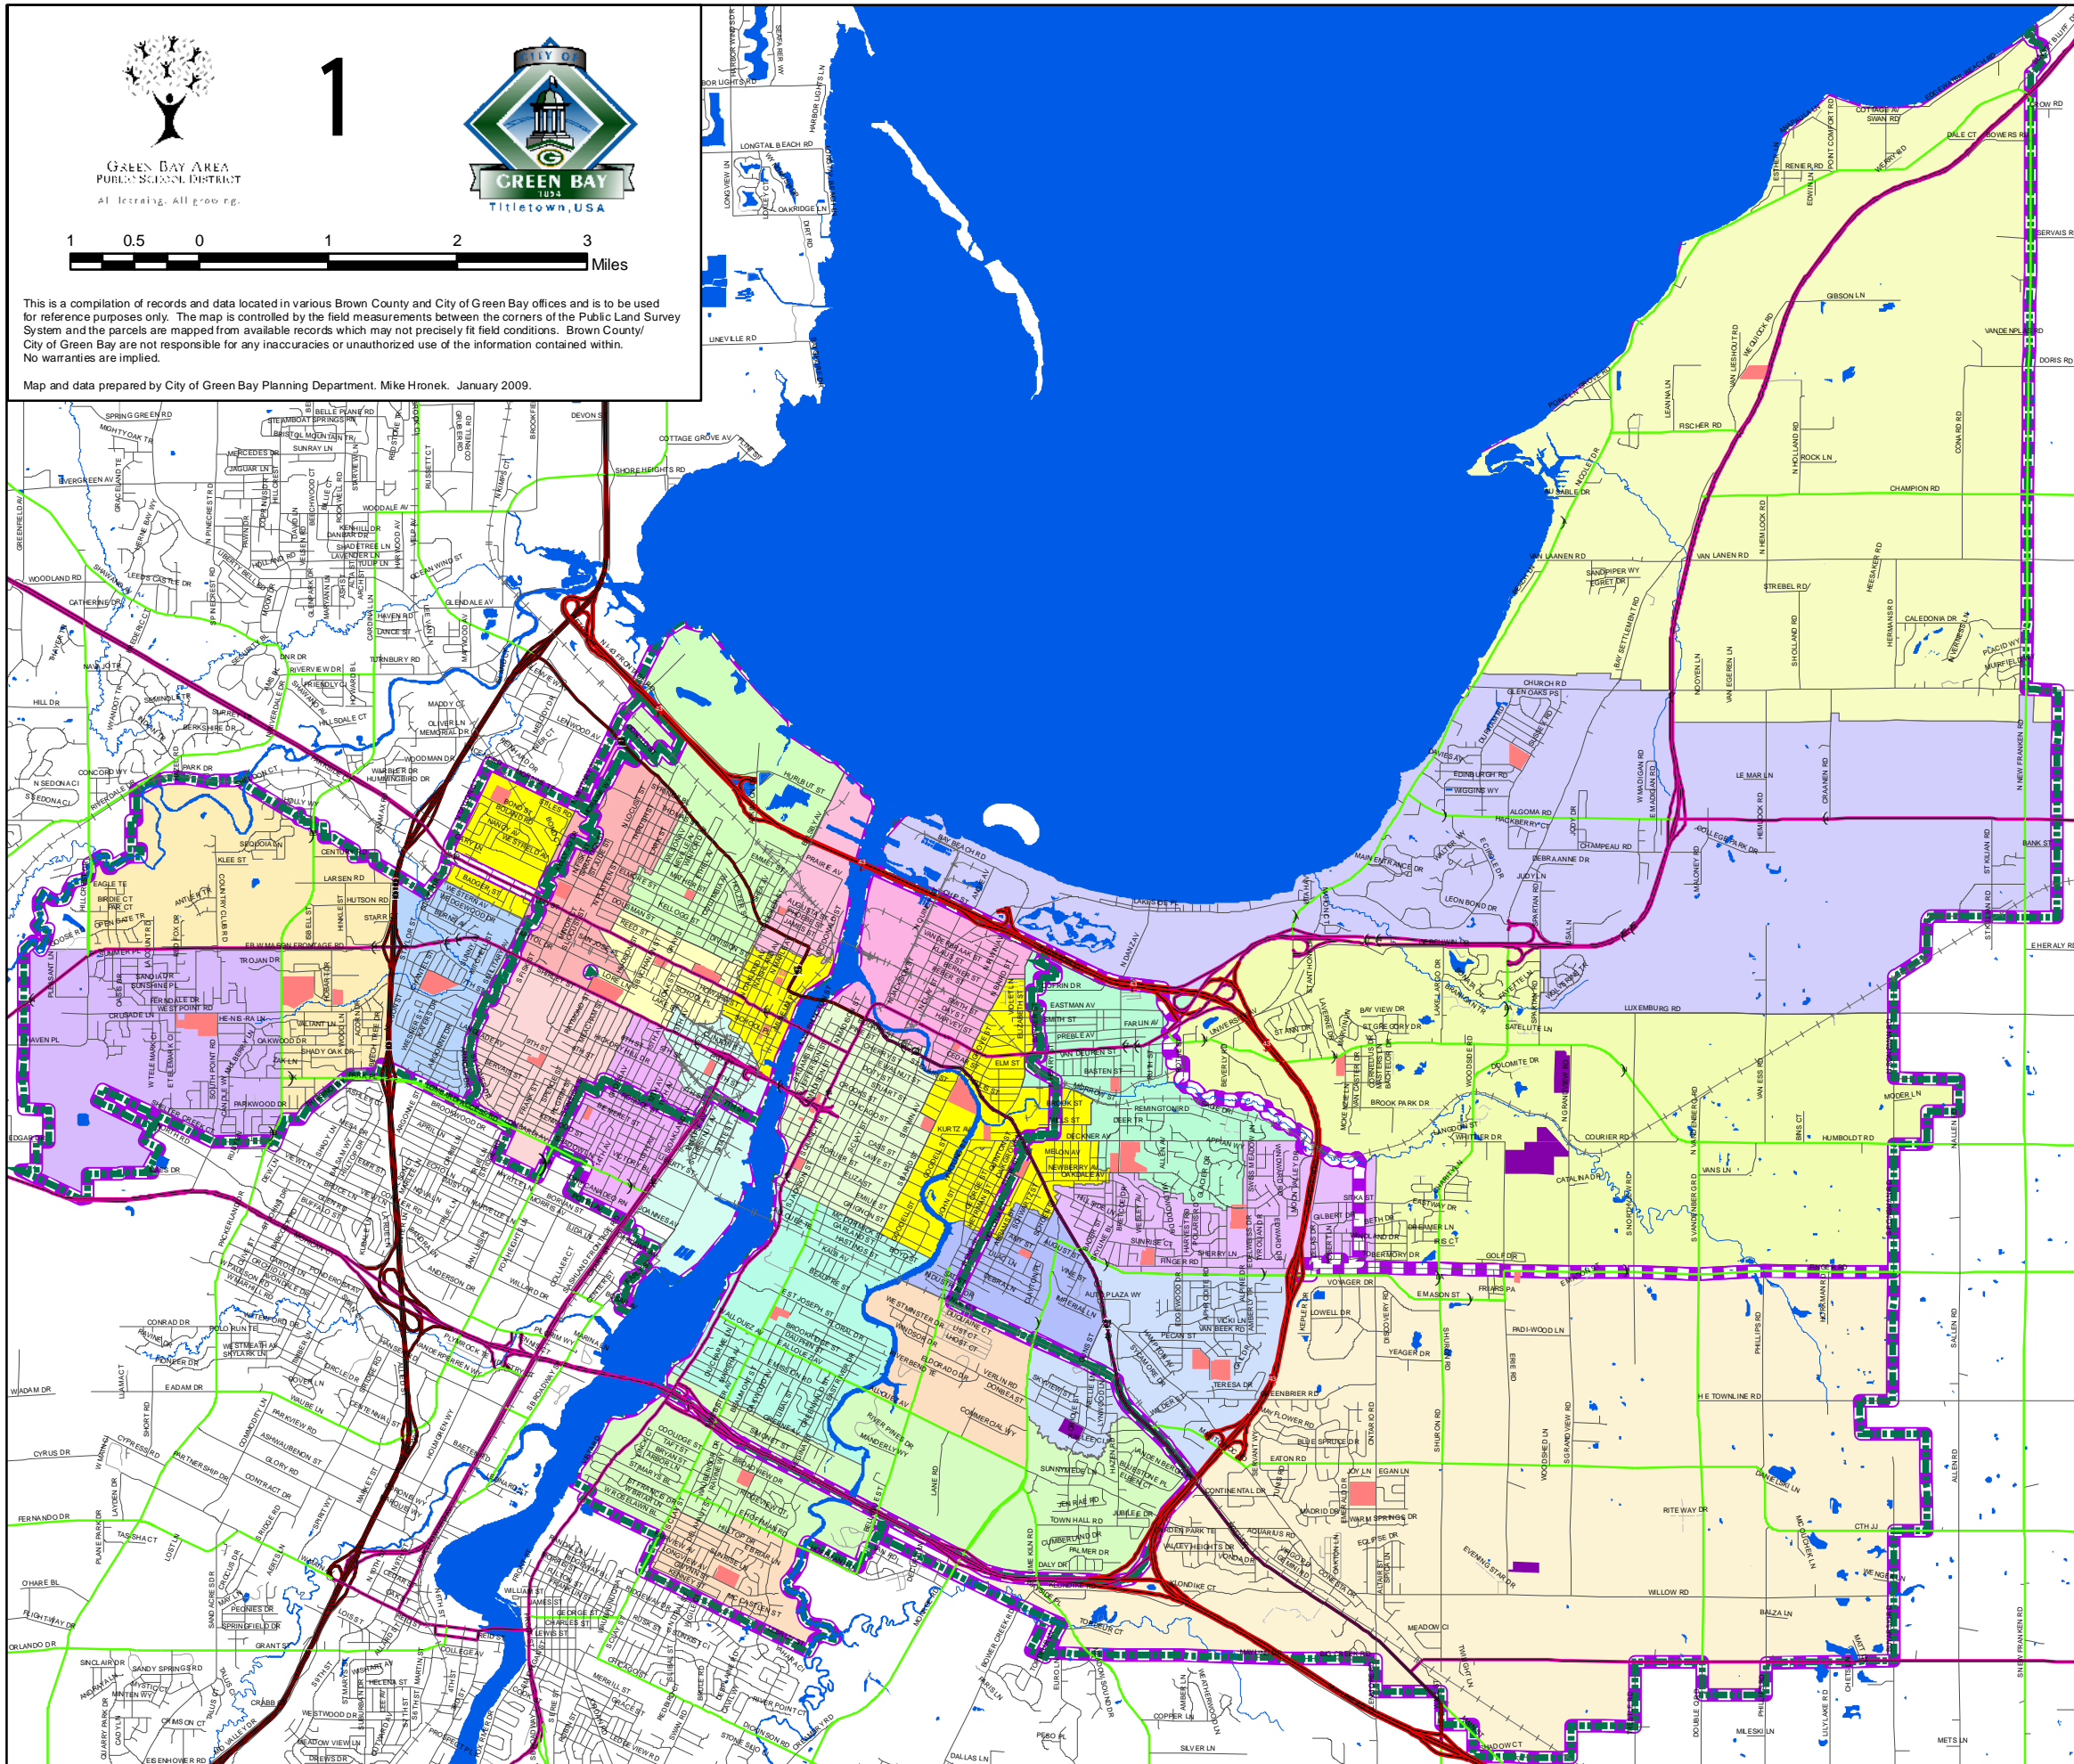

GREEN BAY AREA
PUBLIC SCHOOL DISTRICT
All Learning. All Growing.

1

Map and data prepared by City of Green Bay Planning Department, Mike Hronek, January 2009.